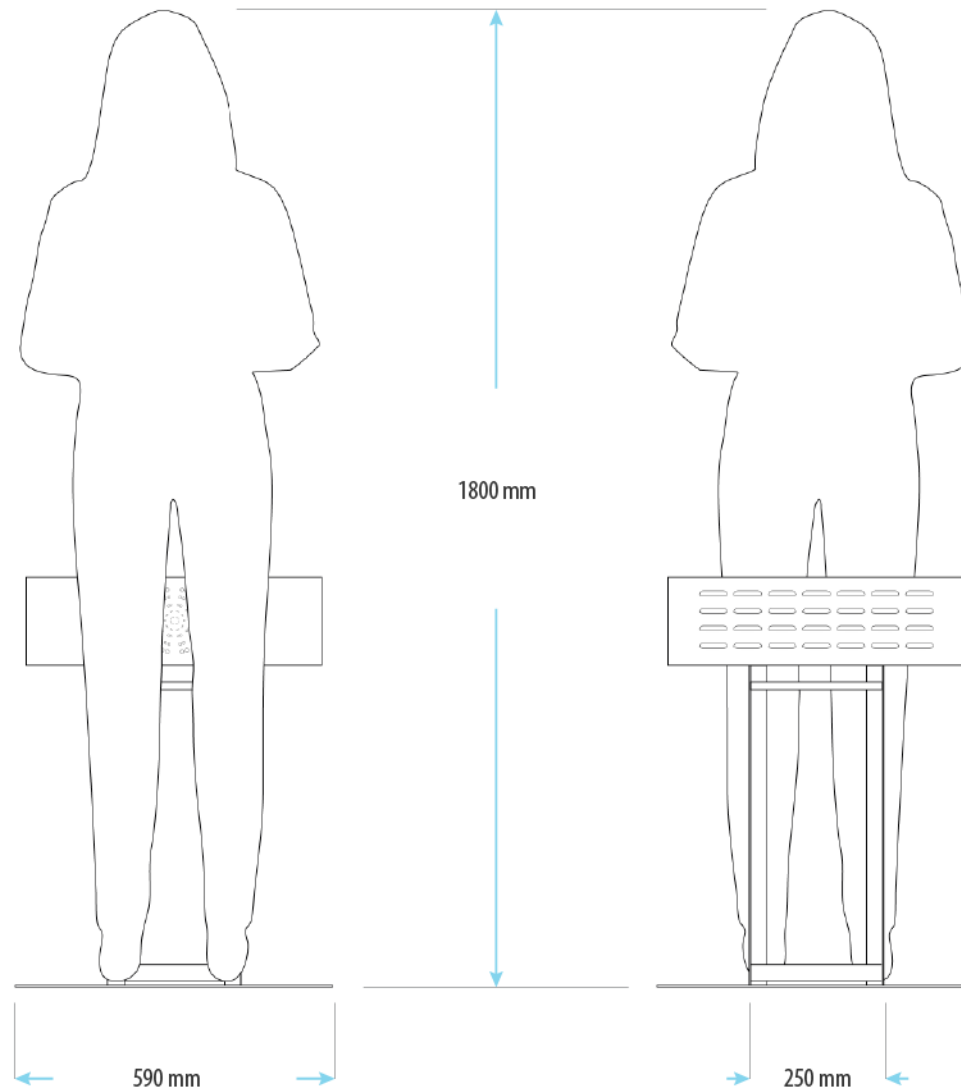

www.virtualmannequin.co.uk

Specification:

- Epson 460 projector
- HD media content player
- Loudspeakers
- Cooling system

The Cube... Front View / Rear View

The Cube... Side View

Virtual mannequins are an ideal, interactive display to inform customers, visitors and guests. The virtual mannequin can be you, a member of staff or a professional actor. Alternatively, you can use a personality, caricature or a team mascot.