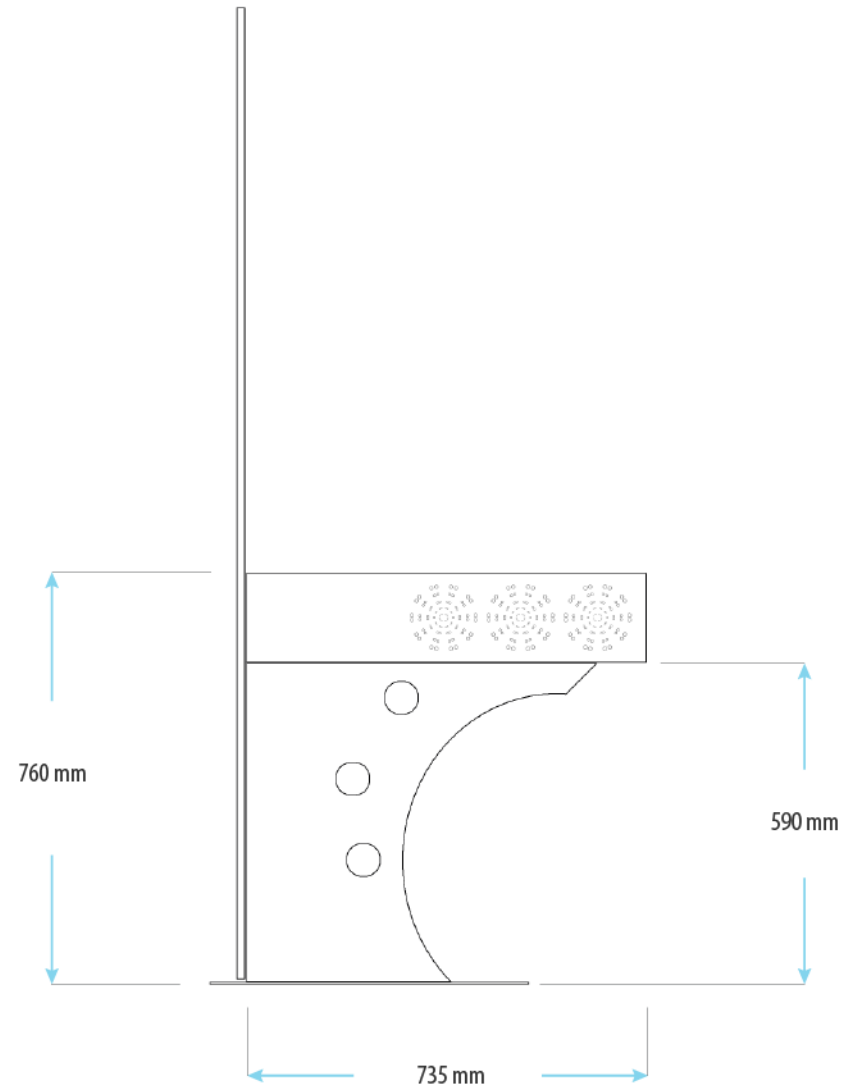

www.virtualmannequin.co.uk

Specification:

- Epson 460 projector
- HD media content player
- Loudspeakers
- Cooling system

The Cube... Front View / Rear View

The Cube... Side View

Virtual mannequins are an ideal, interactive display to inform customers, visitors and guests. The virtual mannequin can be you, a member of staff or a professional actor. Alternatively, you can use a personality, caricature or a team mascot.